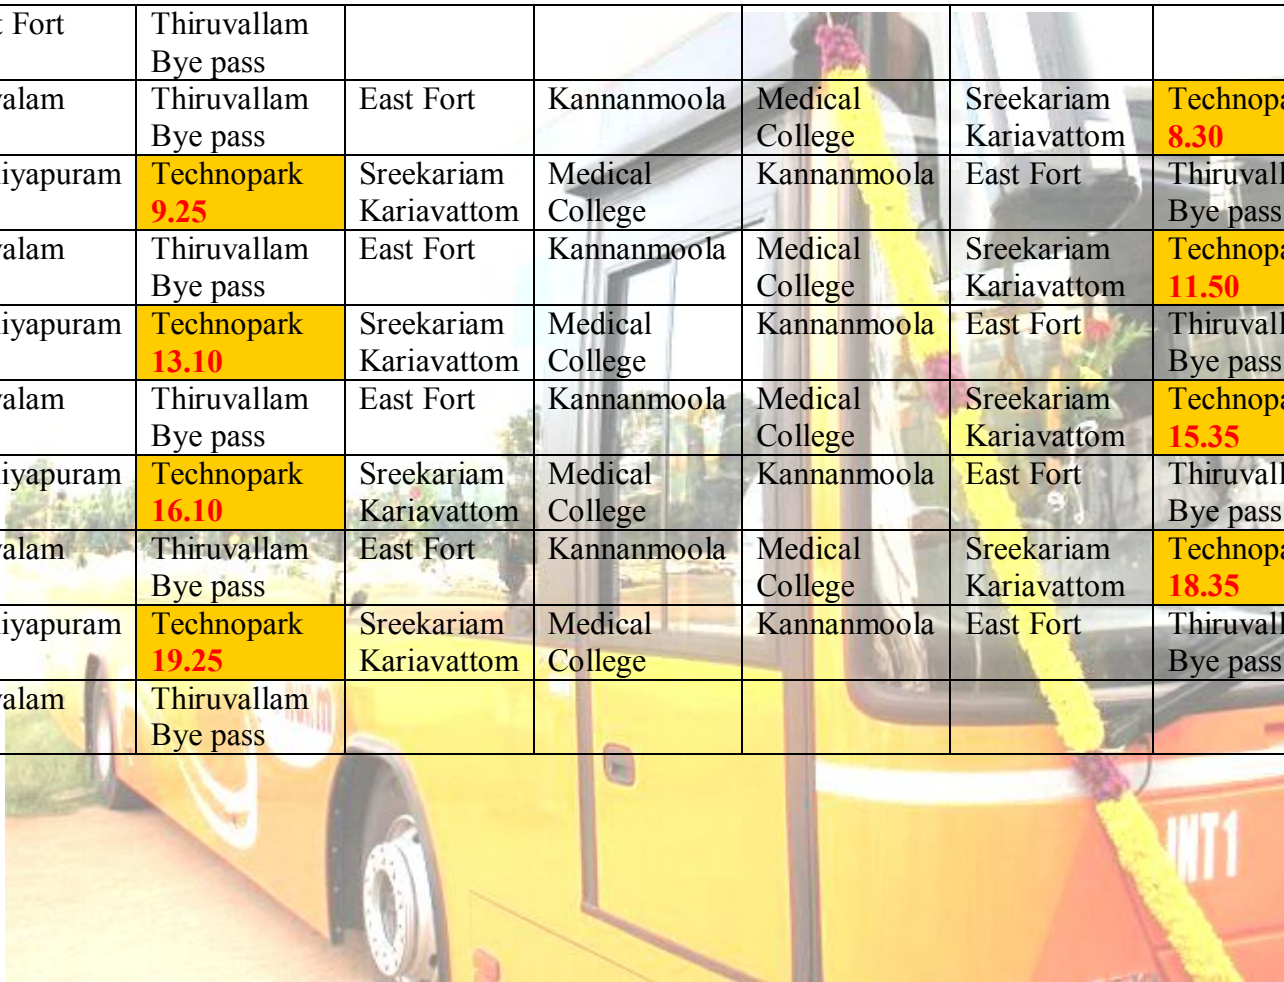

KSRTC LOW FLOOR VOLVO AC BUS TIMINGS
Route - 3

07.00	East Fort	Thiruvallam Bye pass						Kovalam	07.30
07.45	Kovalam	Thiruvallam Bye pass	East Fort	Kannanmoola	Medical College	Sreekariam Kariavattom	Technopark 8.30	Kaniyapuram	09.00
09.15	Kaniyapuram	Technopark 9.25	Sreekariam Kariavattom	Medical College	Kannanmoola	East Fort	Thiruvallam Bye pass	Kovalam	10.30
11.00	Kovalam	Thiruvallam Bye pass	East Fort	Kannanmoola	Medical College	Sreekariam Kariavattom	Technopark 11.50	Kaniyapuram	12.15
13.00	Kaniyapuram	Technopark 13.10	Sreekariam Kariavattom	Medical College	Kannanmoola	East Fort	Thiruvallam Bye pass	Kovalam	14.15
14.30	Kovalam	Thiruvallam Bye pass	East Fort	Kannanmoola	Medical College	Sreekariam Kariavattom	Technopark 15.35	Kaniyapuram	15.45
16.00	Kaniyapuram	Technopark 16.10	Sreekariam Kariavattom	Medical College	Kannanmoola	East Fort	Thiruvallam Bye pass	Kovalam	17.15
17.30	Kovalam	Thiruvallam Bye pass	East Fort	Kannanmoola	Medical College	Sreekariam Kariavattom	Technopark 18.35	Kaniyapuram	18.45
19.15	Kaniyapuram	Technopark 19.25	Sreekariam Kariavattom	Medical College	Kannanmoola	East Fort	Thiruvallam Bye pass	Kovalam	20.30
20.45	Kovalam	Thiruvallam Bye pass						East Fort	21.15